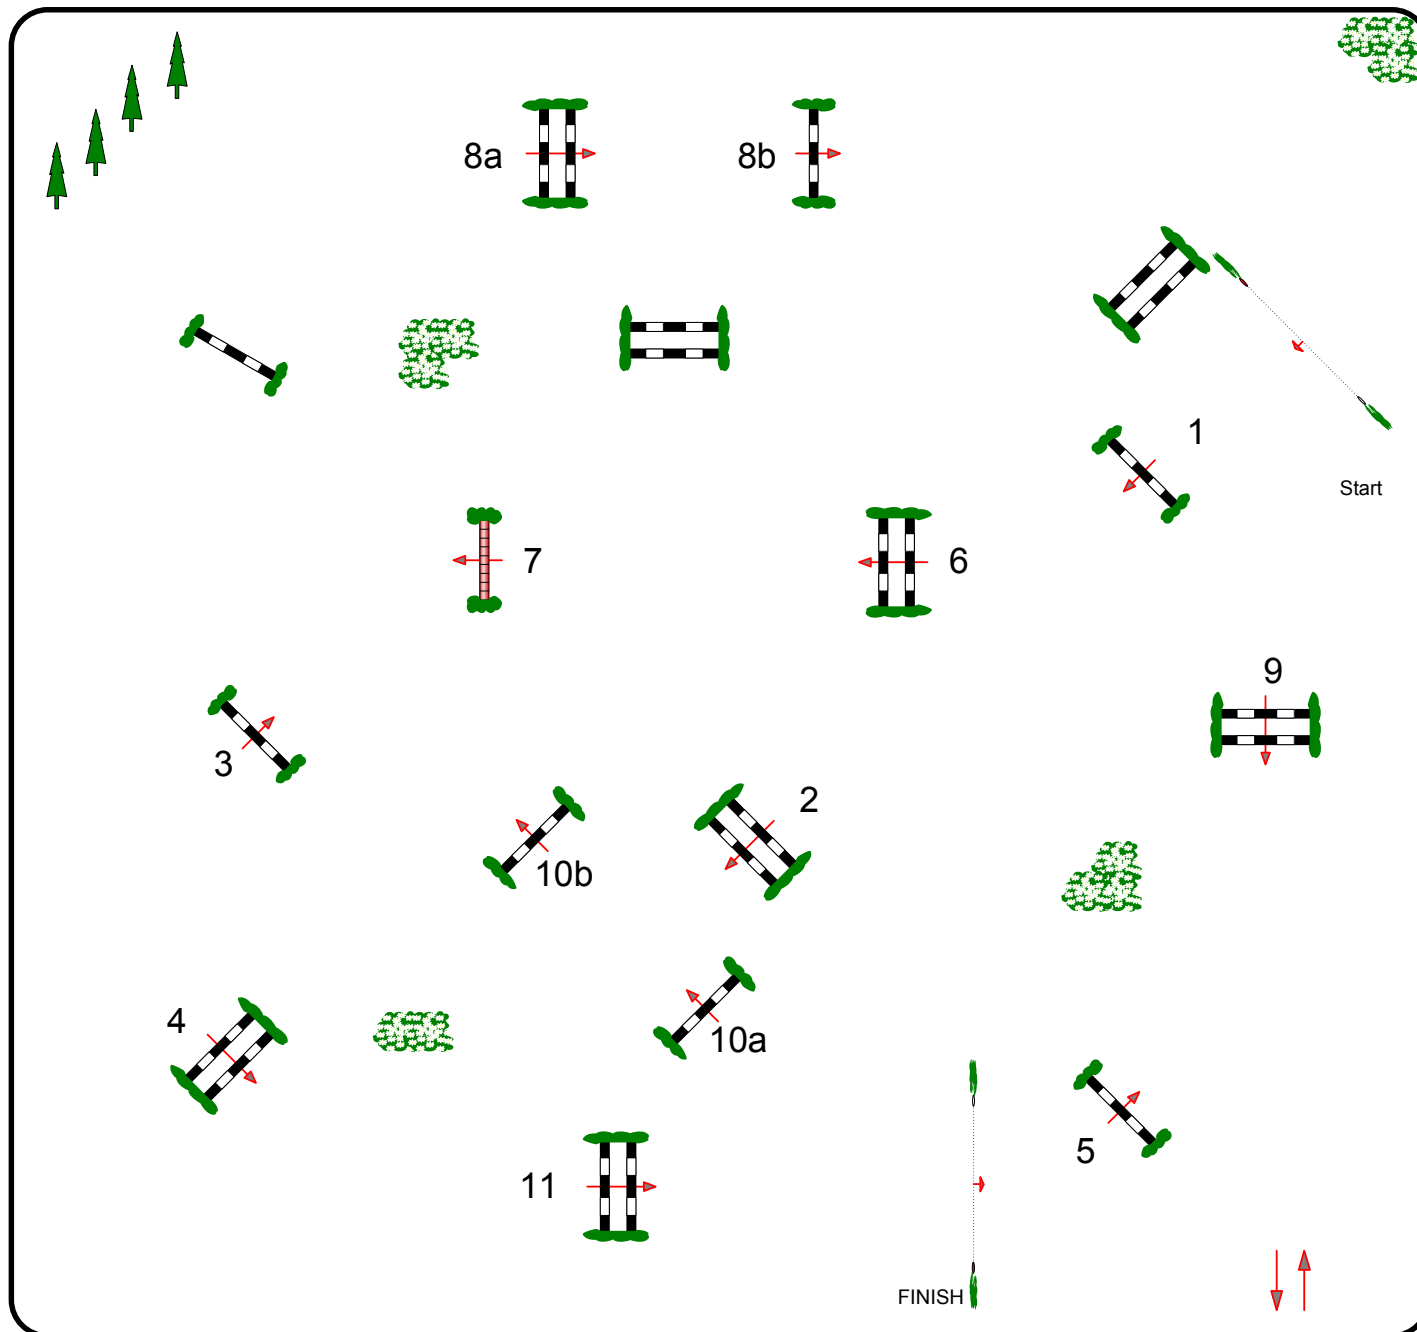

CSI * 2010

HRADEC KRÁLOVÉ

PTÝROV

1

4.a 6. 2010

FEI RG / Art. 238.2.1
 Table: A
 Height: 120cm
 Speed: 350m/min
 Length: 480 m
 Time Allowed: 83 sec.
 Time Limit: 166 sec.
 Obstacles: 1-11
 Efforts: 13

JUMP - OFF 0

Length: 0 m
 Time Allowed: 0 sec.
 Time Limit: 0 sec.

SMALL TOUR

Course Designer

Peter Gillespe (GB)

Assistant

Robert Smékal (CZE)

JURY

IN / OUT