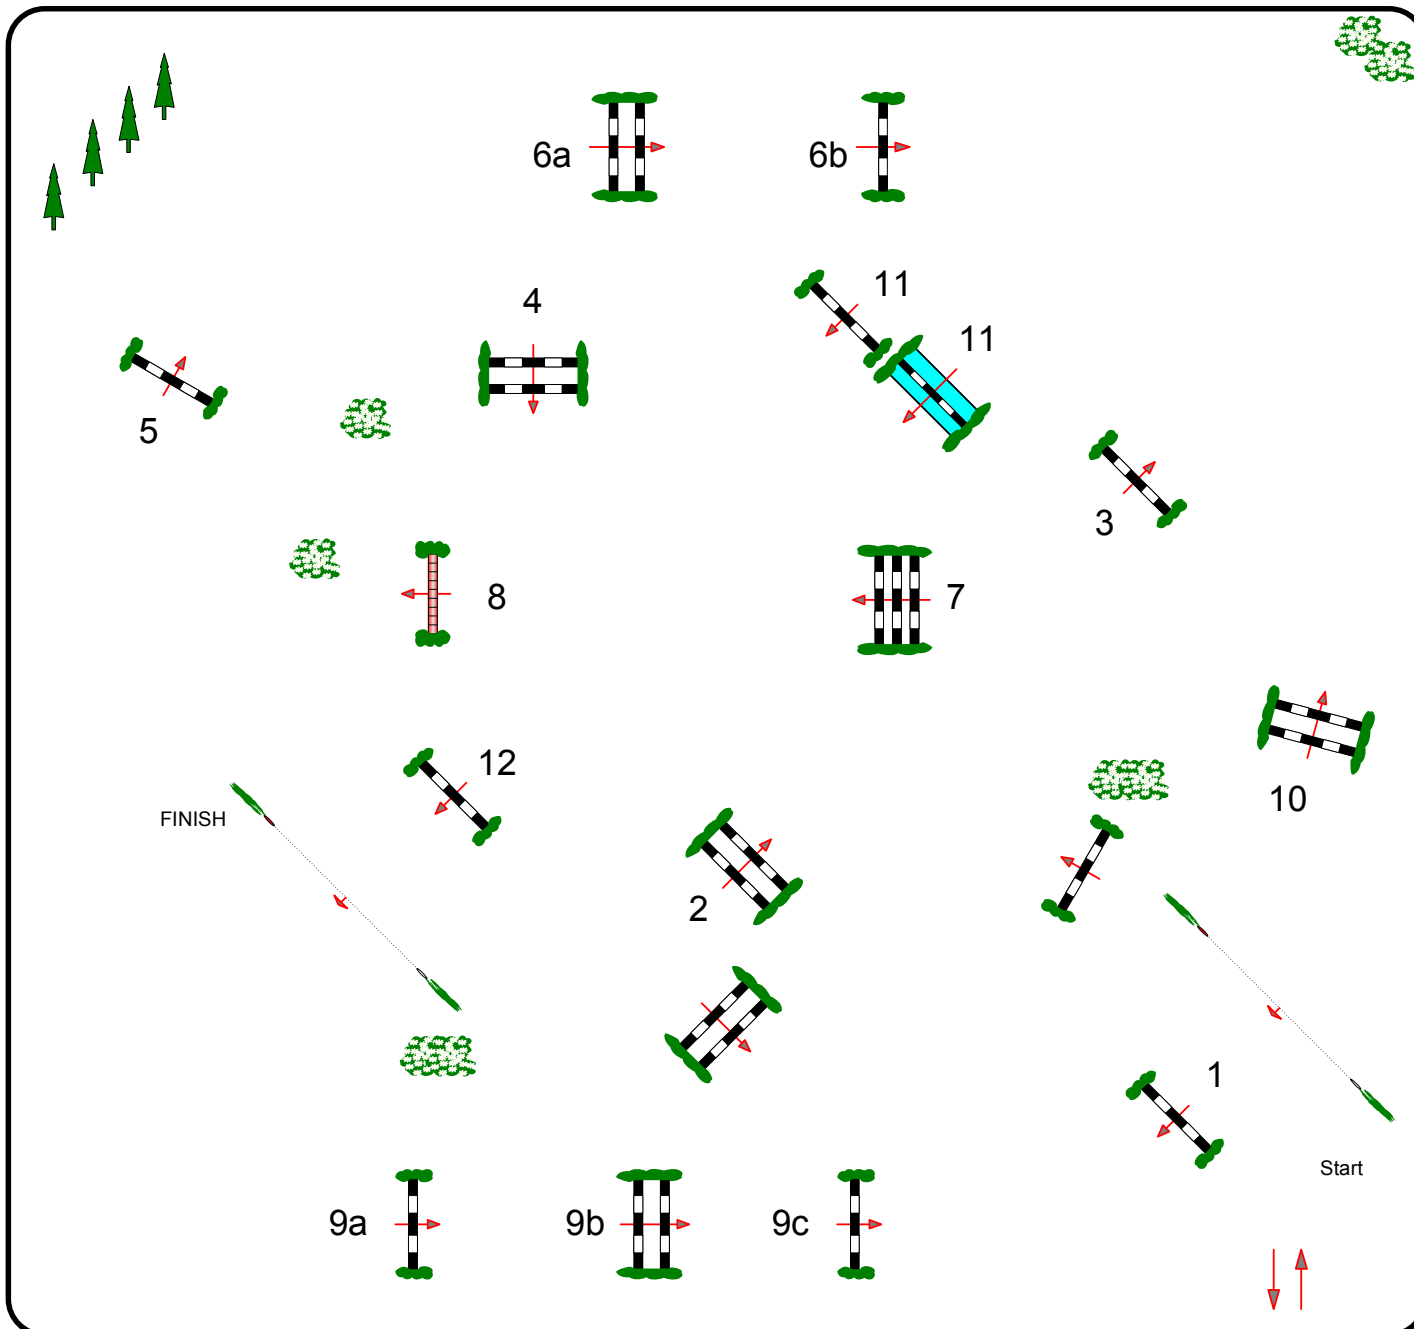

CSI * 2010

HRADEC KRÁLOVÉ

PTÝROV

4.a 6. 2010

4

JURY

IN / OUT

FEI RG / Art.	238.2.1
Table:	A
Height:	140cm
Speed:	350m/min
Lenght:	510 m
Time Allowed:	88 sec.
Time Limit:	176 sec.
Obstacles:	1-12
Efforts:	15

JUMP - OFF 0

Lenght:	0 m
Time Allowed:	0 sec.
Time Limit:	0 sec.

BIG TOUR

Course Designer

Peter Gillespe (GB)

Assistant

Robert Smékal (CZE)