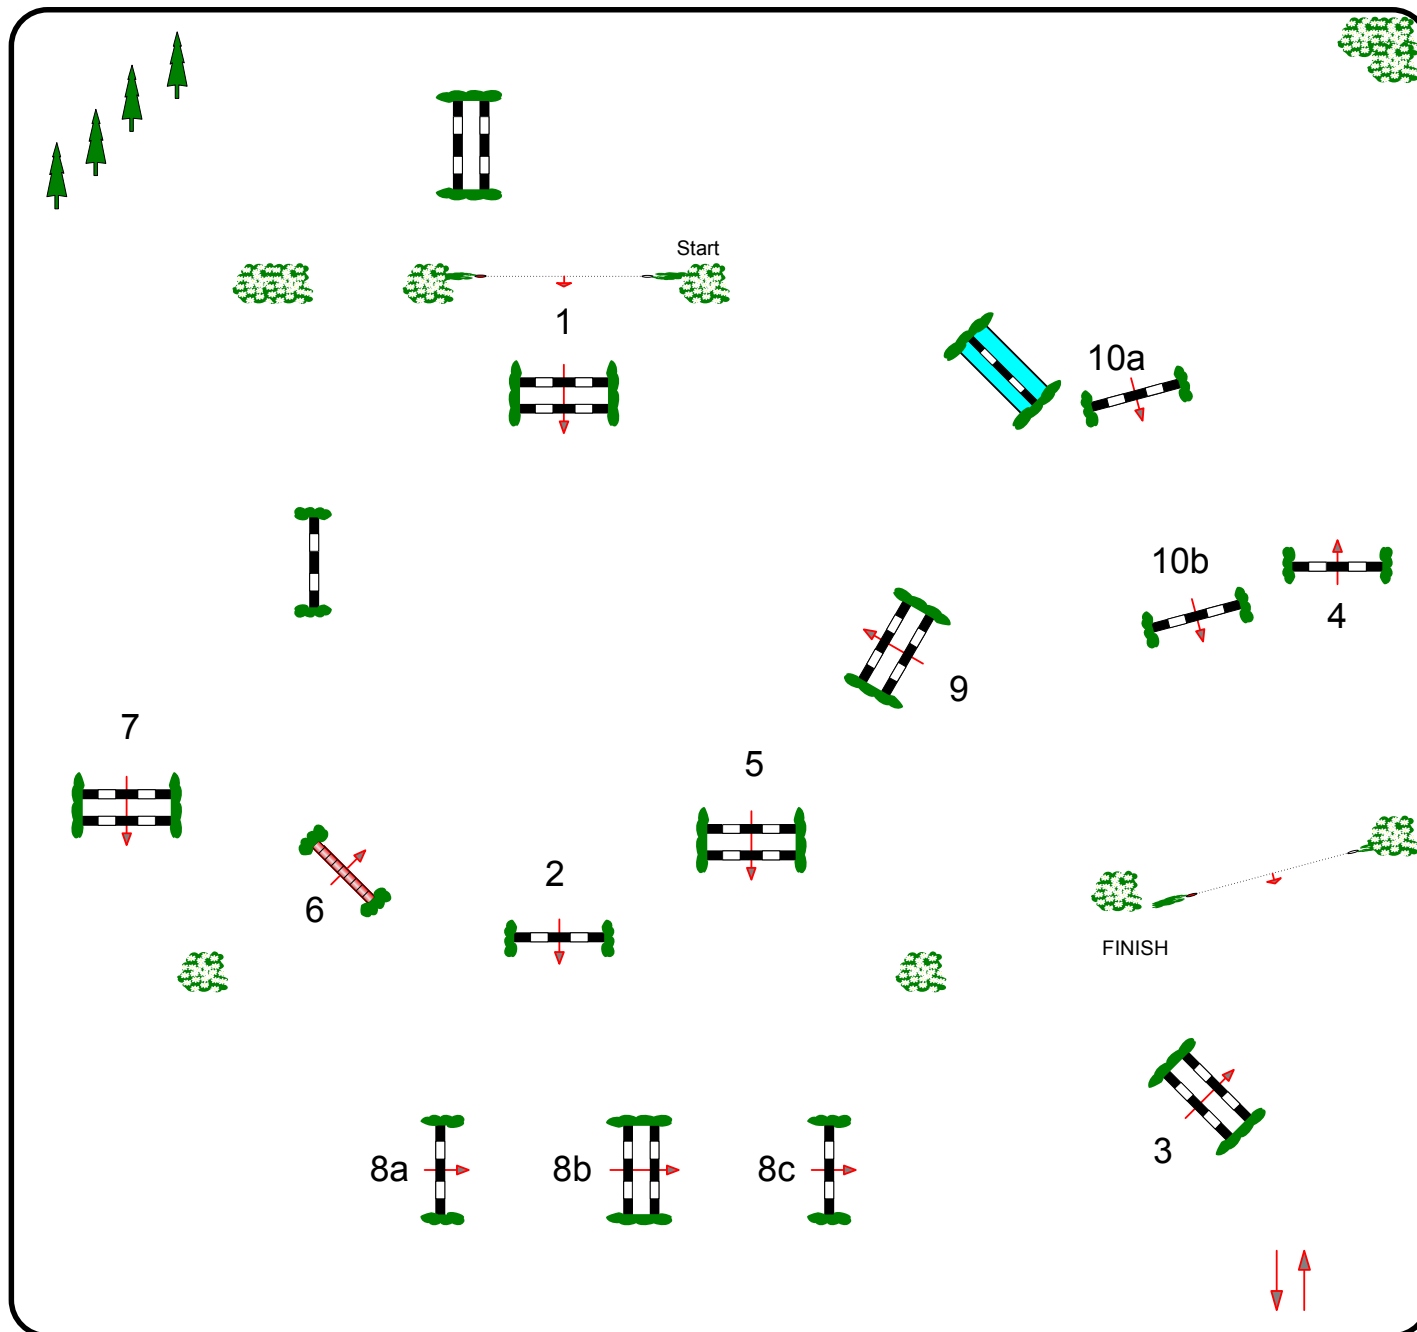

CSI * 2010

HRADEC KRÁLOVÉ

PTÝROV

4.a 6. 2010

5

FEI RG / Art. 238.2.1
 Table: A
 Height: 120cm
 Speed: 350m/min
 Length: 430 m
 Time Allowed: 74 sec.
 Time Limit: 148 sec.
 Obstacles: 1-10
 Efforts: 13

JUMP - OFF 0

Length: 0 m
 Time Allowed: 0 sec.
 Time Limit: 0 sec.

SMALL TOUR

Course Designer

Peter Gillespe (GB)

Assistant

Robert Smékal (CZE)

JURY

IN / OUT