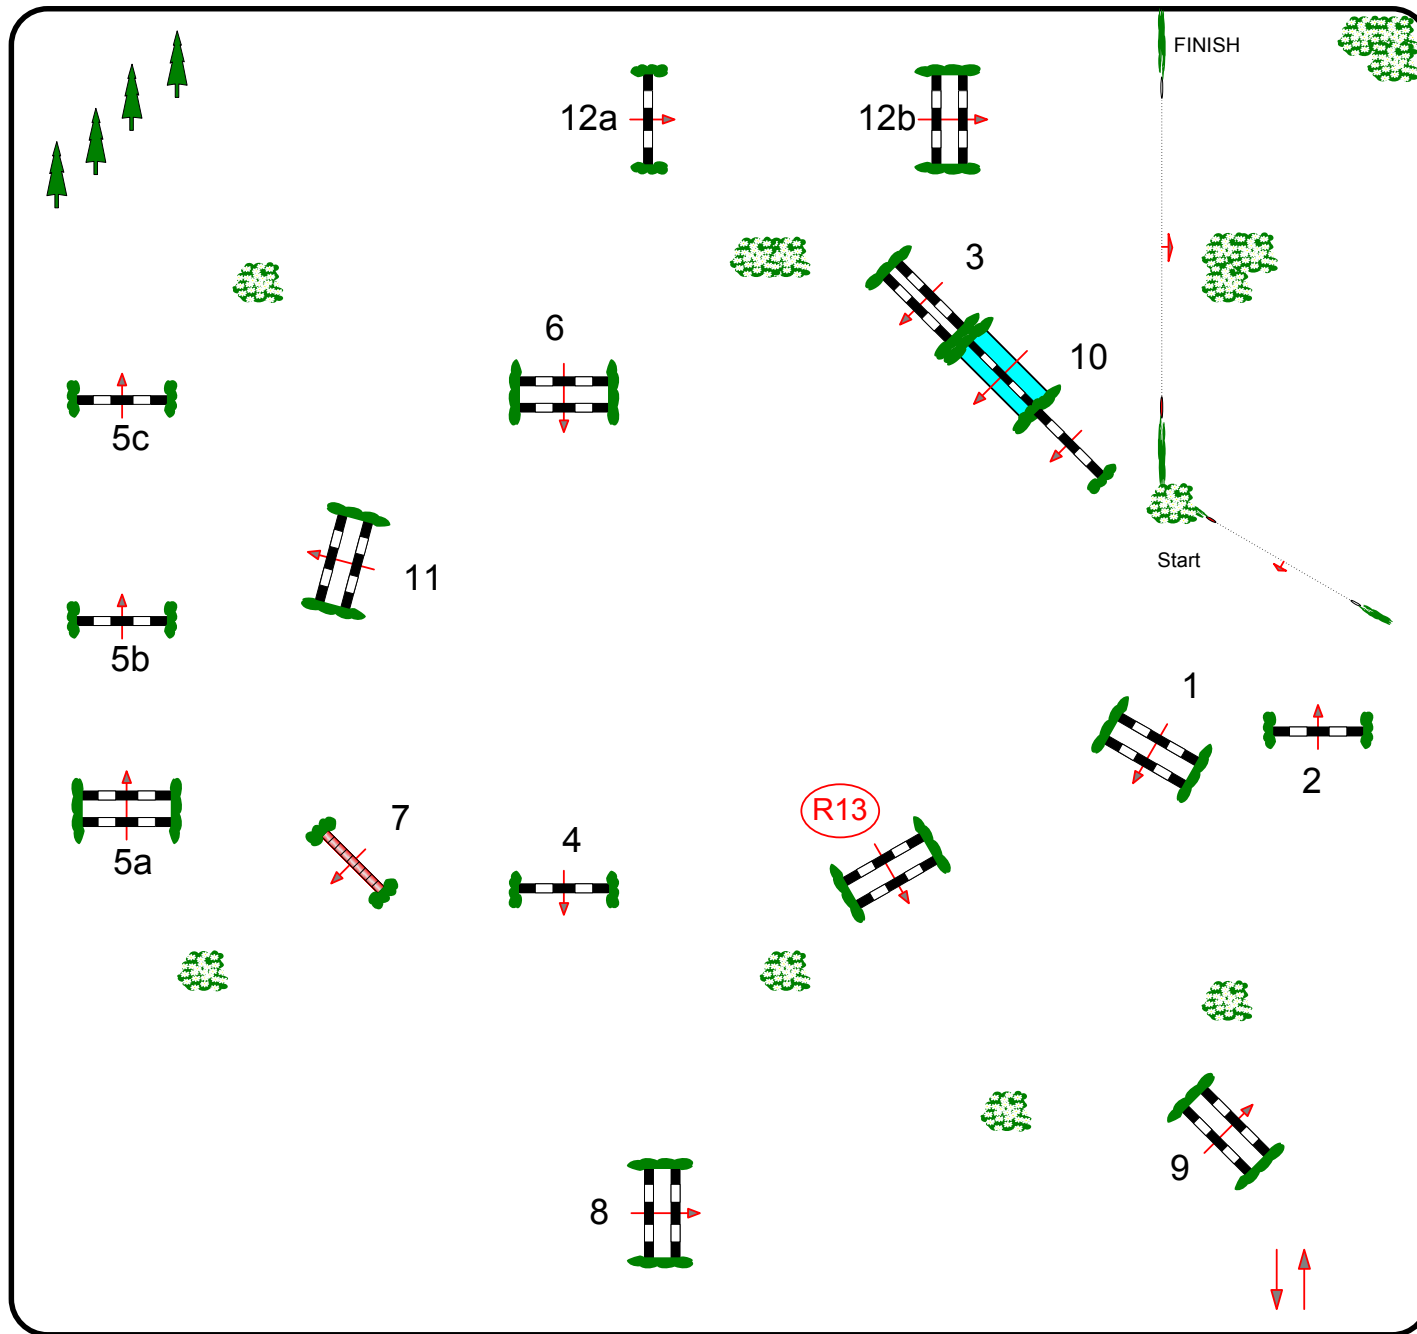

CSI * 2010

HRADEC KRÁLOVÉ

PTÝROV

4.a 6. 2010

8

FEI RG / Art.	238.2.2
Table:	A
Height:	140cm
Speed:	375m/min
Lenght:	510 m
Time Allowed:	82 sec.
Time Limit:	164 sec.
Obstacles:	1-12
Efforts:	15

JUMP - OFF 3,7,8,4,5 ab,R13,2

Lenght:	300 m
Time Allowed:	48sec.
Time Limit:	96 sec.

BIG TOUR

Course Designer

Peter Gillespe (GB)

Assistant

Robert Smékal (CZE)

JURY

IN / OUT