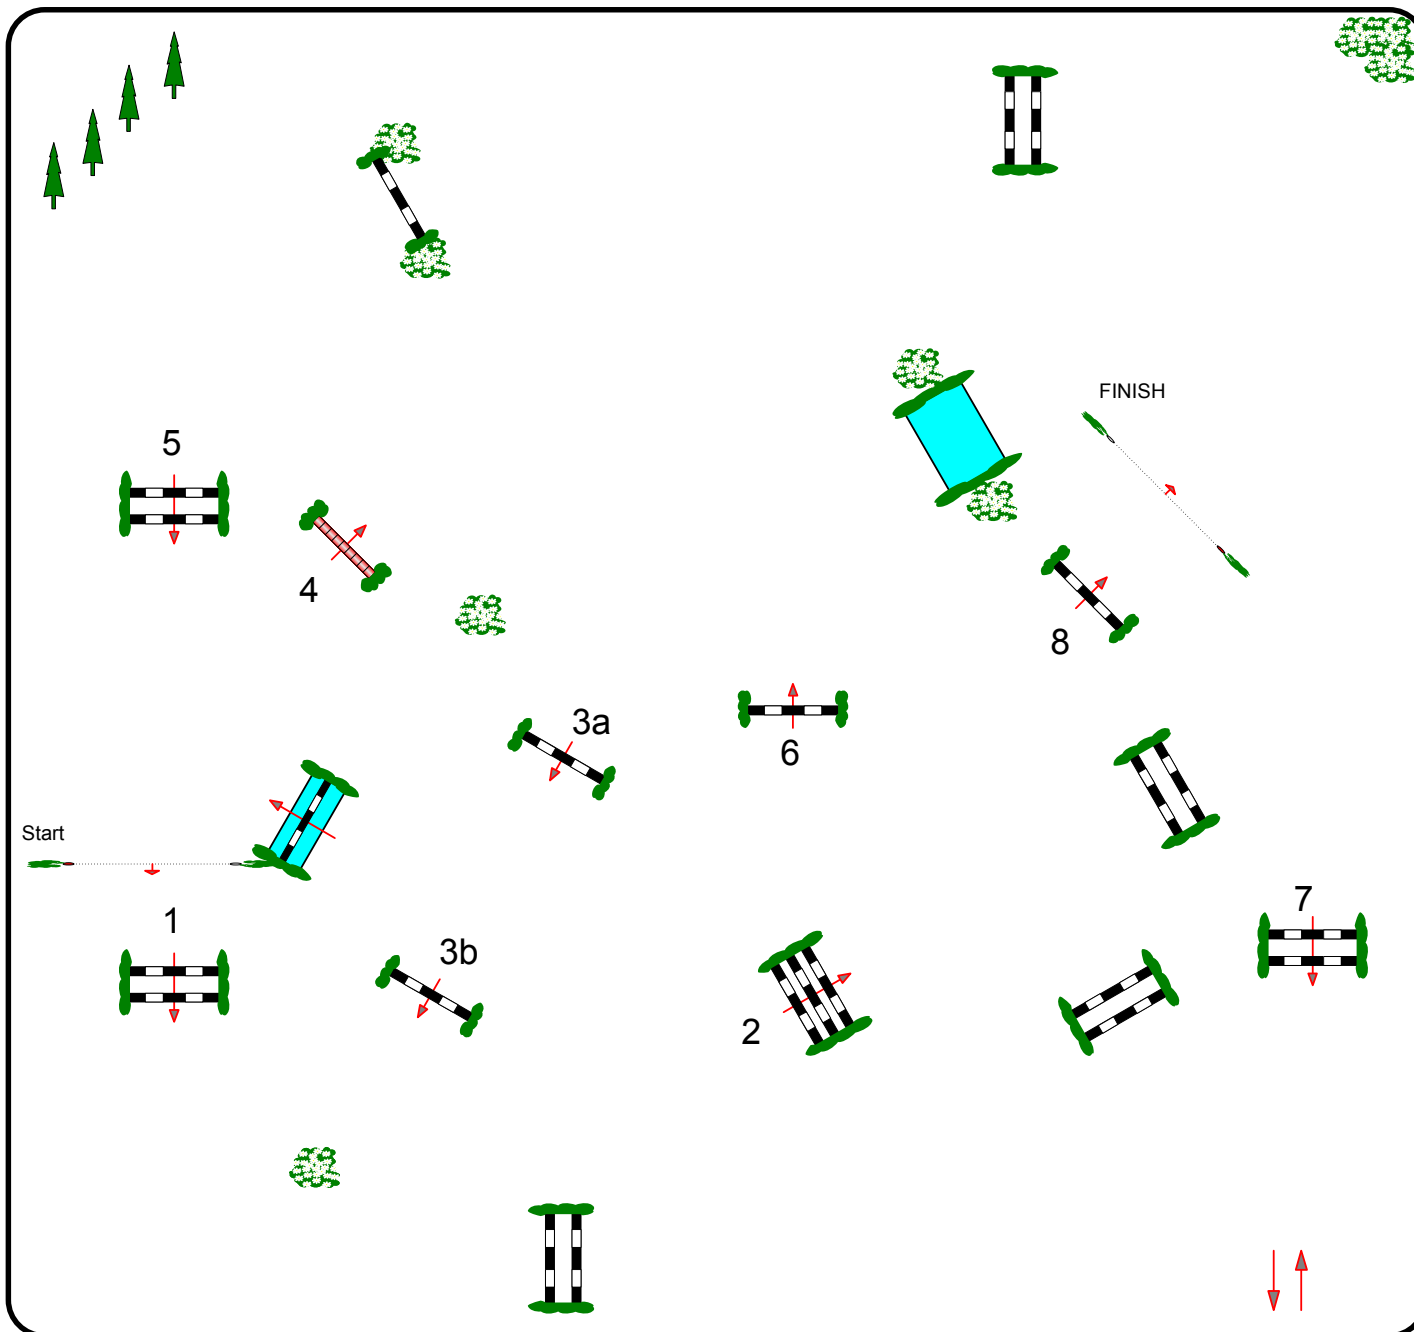

# CSI \* 2010

## HRADEC KRÁLOVÉ

### PTÝROV

4.a 6. 2010

12

FEI RG / Art. 273.3.2, 273.4.3  
 Table: A  
 Height: 145cm  
 Speed: 375m/min  
 Length: 400 m  
 Time Allowed: 64 sec.  
 Time Limit: 128 sec.  
 Obstacles: 1-8  
 Efforts: 9

**JUMP OFF** 0

Length: 0 m  
 Time Allowed: 0sec.  
 Time Limit: 0 sec.

**GRAND PRIX 2 ROUND**

Course Designer

Peter Gillespe ( GB )

Assistant

Robert Smékal ( CZE )

JURY

IN / OUT